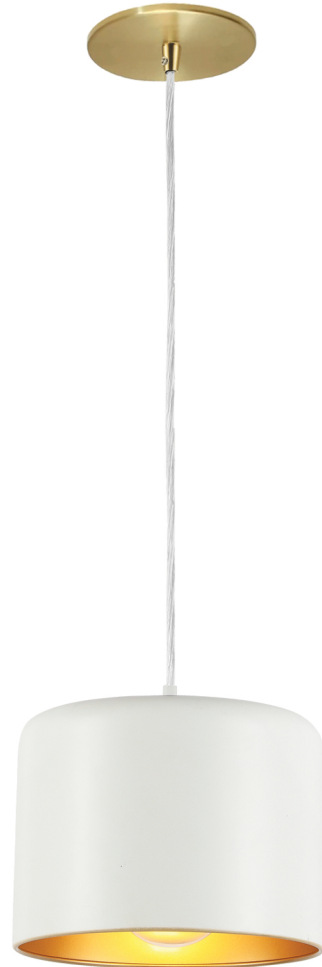

EMILIA

Emilia collection in Matte White finish.

EMI-81P-MW

EMI-81FH-MW

EMI-81P-AGB-MW

HARDWIRED

DIMMABLE

COMPATIBLE

CABLE

Pendants only

ADJUSTABLE

Pendants only

Item No.	Dimensions	No. of Bulbs	Bulb Type	Max. Wattage
EMI-81FH-MW	6"H x 8"W x 8"D - 3 lbs.	1	E26	60W
EMI-81P-AGB-MW	6"H x 8"W x 8"D - 4 lbs.	1	E26	60W
EMI-81P-MW	6"H x 8"W x 8"D - 4 lbs.	1	E26	60W