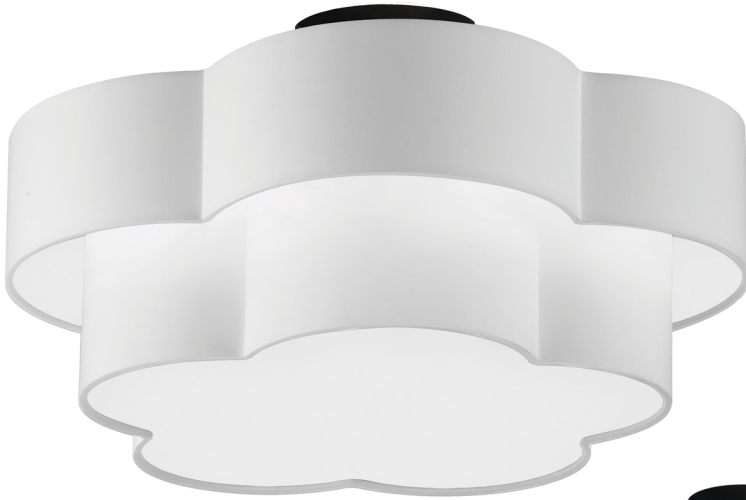

PHLOX

Matte Black finish with White shade.

PLX-203FH-MB-WH

PLX-152FH-MB-WH

PLX-284C-MB-WH

Custom Options Available

HARDWIRED

DIMMABLE

COMPATIBLE

FRACTIONAL RODS

Pendants only

ADJUSTABLE

Pendants only

Item No.	Dimensions	No. of Bulbs	Bulb Type	Max. Wattage
PLX-152FH-MB-WH	7"H x 15"W x 15"D - 3 lbs.	3	E26	40W
PLX-203FH-MB-WH	8"H x 20"W x 20"D - 5 lbs.	3	E26	60W
PLX-284C-MB-WH	16"H x 28"W x 28"D - 10 lbs.	4	E26	100W