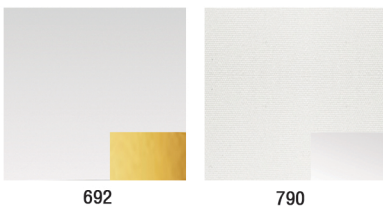

CATERINE

Made in Canada.
Aged Brass with White shade.

CTN-121P-AGB-692

CTN-121P-AGB-790

CTN-244C-AGB-692

CTN-244C-AGB-790

FABRIC:

692

790

Custom Options Available

Item No.	Dimensions	No. of Bulbs	Bulb Type	Max. Wattage
CTN-121P-AGB-692	14"H x 12"W x 12"D - 3 lbs.	1	E26	100W
CTN-121P-AGB-790	14"H x 12"W x 12"D - 3 lbs.	1	E26	100W
CTN-244C-AGB-692	14"H x 24"W x 24"D - 5 lbs.	4	E26	100W
CTN-244C-AGB-790	14"H x 24"W x 24"D - 5 lbs.	4	E26	100W