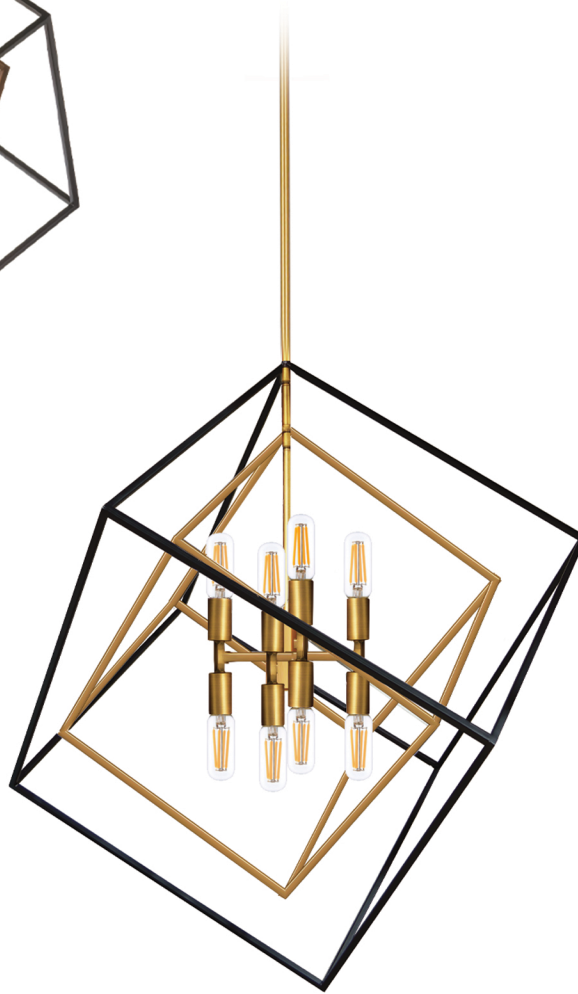

KAPPA

Kappa brings classic modern glamour and sophistication to every environment.
Matte Black with Vintage Brass finish.

KAP-196P-VB-MB

KAP-144P-VB-MB

KAP-278P-VB-MB

HARDWIRED

DIMMABLE

COMPATIBLE

FRACTIONAL RODS

ADJUSTABLE

Item No.	Dimensions	No. of Bulbs	Bulb Type	Max. Wattage
KAP-144P-VB-MB	17"H x 14"W x 16"D - 5 lbs.	4	E12	60W
KAP-196P-VB-MB	24"H x 19"W x 22"D - 10 lbs.	6	E12	60W
KAP-278P-VB-MB	30"H x 27"W x 25"D - 13 lbs.	8	E12	60W