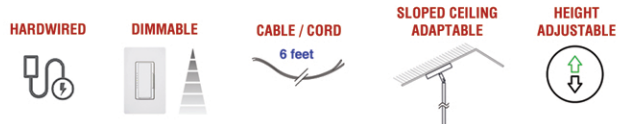

PTY-1522LEDP-MB
MB