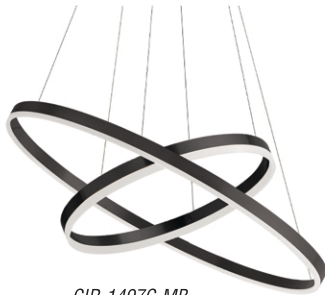

HEIGHT ADJUSTABLE

ALL FABRICS

CIRCULO

"Family Extension" - New Design

CIR-1497C 14"H x 32"W x 32"D. 2 x 97W - LED 90+ 3000K

CIR-1497C-AGB
AGB

CIR-1497C-MB
MB

CIR-1497C-SV
SV