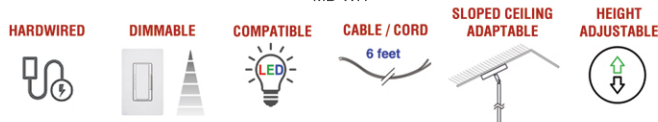

LIBERTY "Family Extension" - Matte Black and Matte White Shade

LBY-201P 21.75"H x 19.75"W x 19.75"D - 7 lbs. 1 x 100W - E26

LBY-141P 16.75"H x 13.75"W x 13.75"D - 5 lbs. 1 x 60W - E26

PASSION Incandescent Pendant with White Acrylic Diffuser

PAS-171P 8.5"H x 16.75"W x 16.75"D 1 x 60W - E26

GABRIEL LED

GBL-2438LEDC 8"H x 24"W x 24"D 1 x 38W - LED 90+ 3000K

GBL-1222LEDP 12"H x 12"W x 3"D 1 x 22W - LED 90+ 3000K

PATSY LED

PTY-1522LEDP 15"H x 5.5"W x 5.5"D 1 x 22W - LED 80+ 3000K