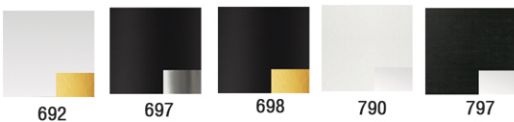

HARDWIRED

DIMMABLE

COMPATIBLE

FRACTIONAL RODS

SLOPED CEILING ADAPTABLE

HEIGHT ADJUSTABLE