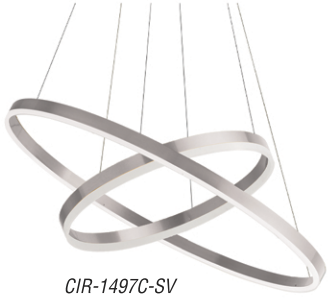

CIR-3463C-SV-790
SV-WH

CIR-3463C-SV-797
SV-BK

CIR-2634C-SV-790
SV-WH

CIR-2634C-SV-797
SV-BK

HARDWIRED

DIMMABLE

CABLE / CORD

SLOPED CEILING ADAPTABLE

HEIGHT ADJUSTABLE

ALL FABRICS

CIRCULO

"Family Extension" - New Design

CIR-1497C 14"H x 32"W x 32"D. 2 x 97W - LED 90+ 3000K

CIR-1497C-AGB
AGB

CIR-1497C-MB
MB

CIR-1497C-SV
SV