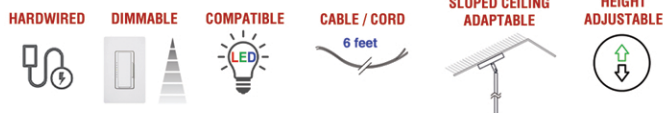

PRN-4212C 7.2"H x 42.5"W x 42.5"D - 14 lbs. 12 x 25W - G9

PRN-4212C-AGB
AGB

PRN-4212C-MB
MB

PRN-548HP 8.5"H x 54"W x 8.5"D - 9 lbs. 8 x 25W - G9

PRN-548HP-AGB
AGB

PRN-548HP-MB
MB

PERCIVAL

PVL-3043LEDHP 8"H x 30"W x 11"D 1 x 43W - LED 90+ 3000K