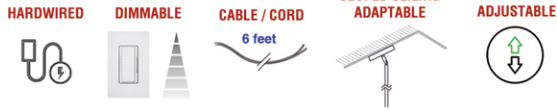

HEIGHT ADJUSTABLE

ALL FABRICS

CIRCULO

"Family Extension" - New Design

CIR-1497C 14"H x 32"W x 32"D. 2 x 97W - LED 90+ 3000K

CIR-1497C-AGB
AGB

CIR-1497C-MB
MB

CIR-1497C-SV
SV