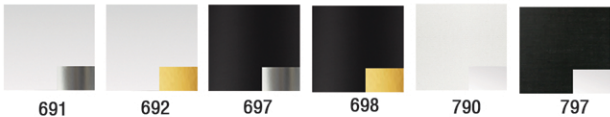

PAD-2630P-MB-698
MB-BK/GLD

PAD-2630P-MB-797
MB-BK

ALL FABRICS

PALATINE

PLT-1610LEDP 8"H x 16"W x 16"D - 6 lbs. 1 x 10W - LED 80+ 3000K

PLT-1610LEDP-MB
MB

POLLY

"Family Extension" - New Sizes