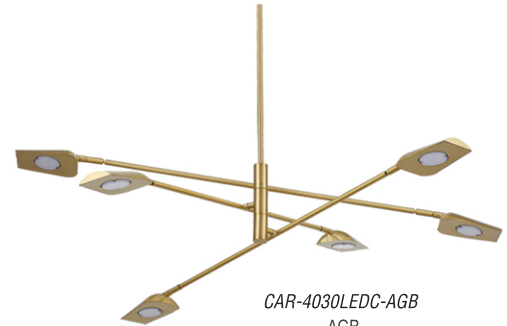

CATERINE "Family Extension" - New Size

CTN-141P 28"H x 14"W x 14"D - 5Lbs 1 x 100W - E26

CTN-141P-AGB-692
AGB-WH/GLD

CTN-141P-AGB-698
AGB-BK/GLD

CTN-141P-AGB-790
AGB-WH

CTN-141P-AGB-797
AGB-BK

CTN-141P-MB-697
MB-BK/SV

CTN-141P-MB-698
MB-BK/GLD

CTN-141P-MB-790
MB-WH

CTN-141P-MB-797
MB-BK

CAELIE

CAE-306C 22.19"H x 30"W x 30"D 6 x 40W - G9

CAE-306C-AGB
AGB

CAE-306C-MB
MB

CARI

CAR-4030LEDC 6.75"H x 40"W x 4.5" 6 x 6.5W - LED, 90+ 3500K

CAR-4030LEDC-AGB
AGB

CAR-4030LEDC-MB
MB

FAMILY SIZE / WATTAGE FIXTURE FINISH SHADE FINISH

MODEL **CIR** - - -

2634C
26D, 34W

AGB
MB
SV

- (Outer, Inner)
691 - (White, Silver)
692 - (White, Gold)
697 - (Black, Silver)
698 - (Black, Gold)
790 - (White, White)
797 - (Black, White)

CIR-3463C 6"H x 34"W x 34"D - 7Lbs. 63W - LED 90+ 3000K

CIR-2634C 6"H x 26"W x 26"D - 5Lbs. 34W - LED 90+ 3000K

CIR-3463C-AGB-692
AGB-WH/GLD

CIR-3463C-AGB-698
AGB-BK/GLD

CIR-2634C-AGB-692
AGB-WH/GLD

CIR-2634C-AGB-698
AGB-BK/GLD