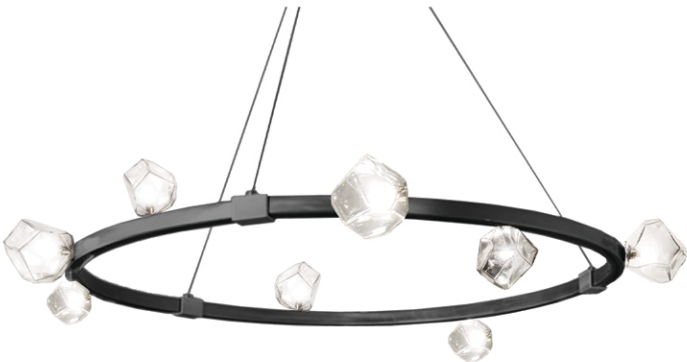

PRN-4212C-MB
MB

PRN-548HP 8.5"H x 54"W x 8.5"D - 9 lbs. 8 x 25W - G9