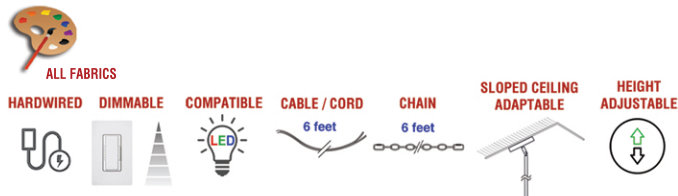

ADRIENNA "Family Extension" - New Sconce

ADR-91W 11"H x 10"W x 5.5"D - 4 lbs. 1 x 40W - G9

CATERINE "Family Extension" - New Size

CTN-141P 28"H x 14"W x 14"D - 5Lbs 1 x 100W - E26