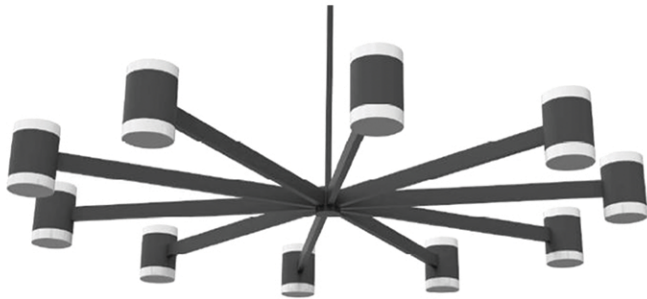

WILSON

WLS-48140LEDC

4.75"H x 48"W x 48"D - 16 lbs.

10 x 14W - LED 90+ 3000K

WLS-48140LEDC-AGB
AGB

WLS-48140LEDC-MB
MB

WLS-2884LEDC

4.75"H x 28"W x 28"D - 12 Lbs.